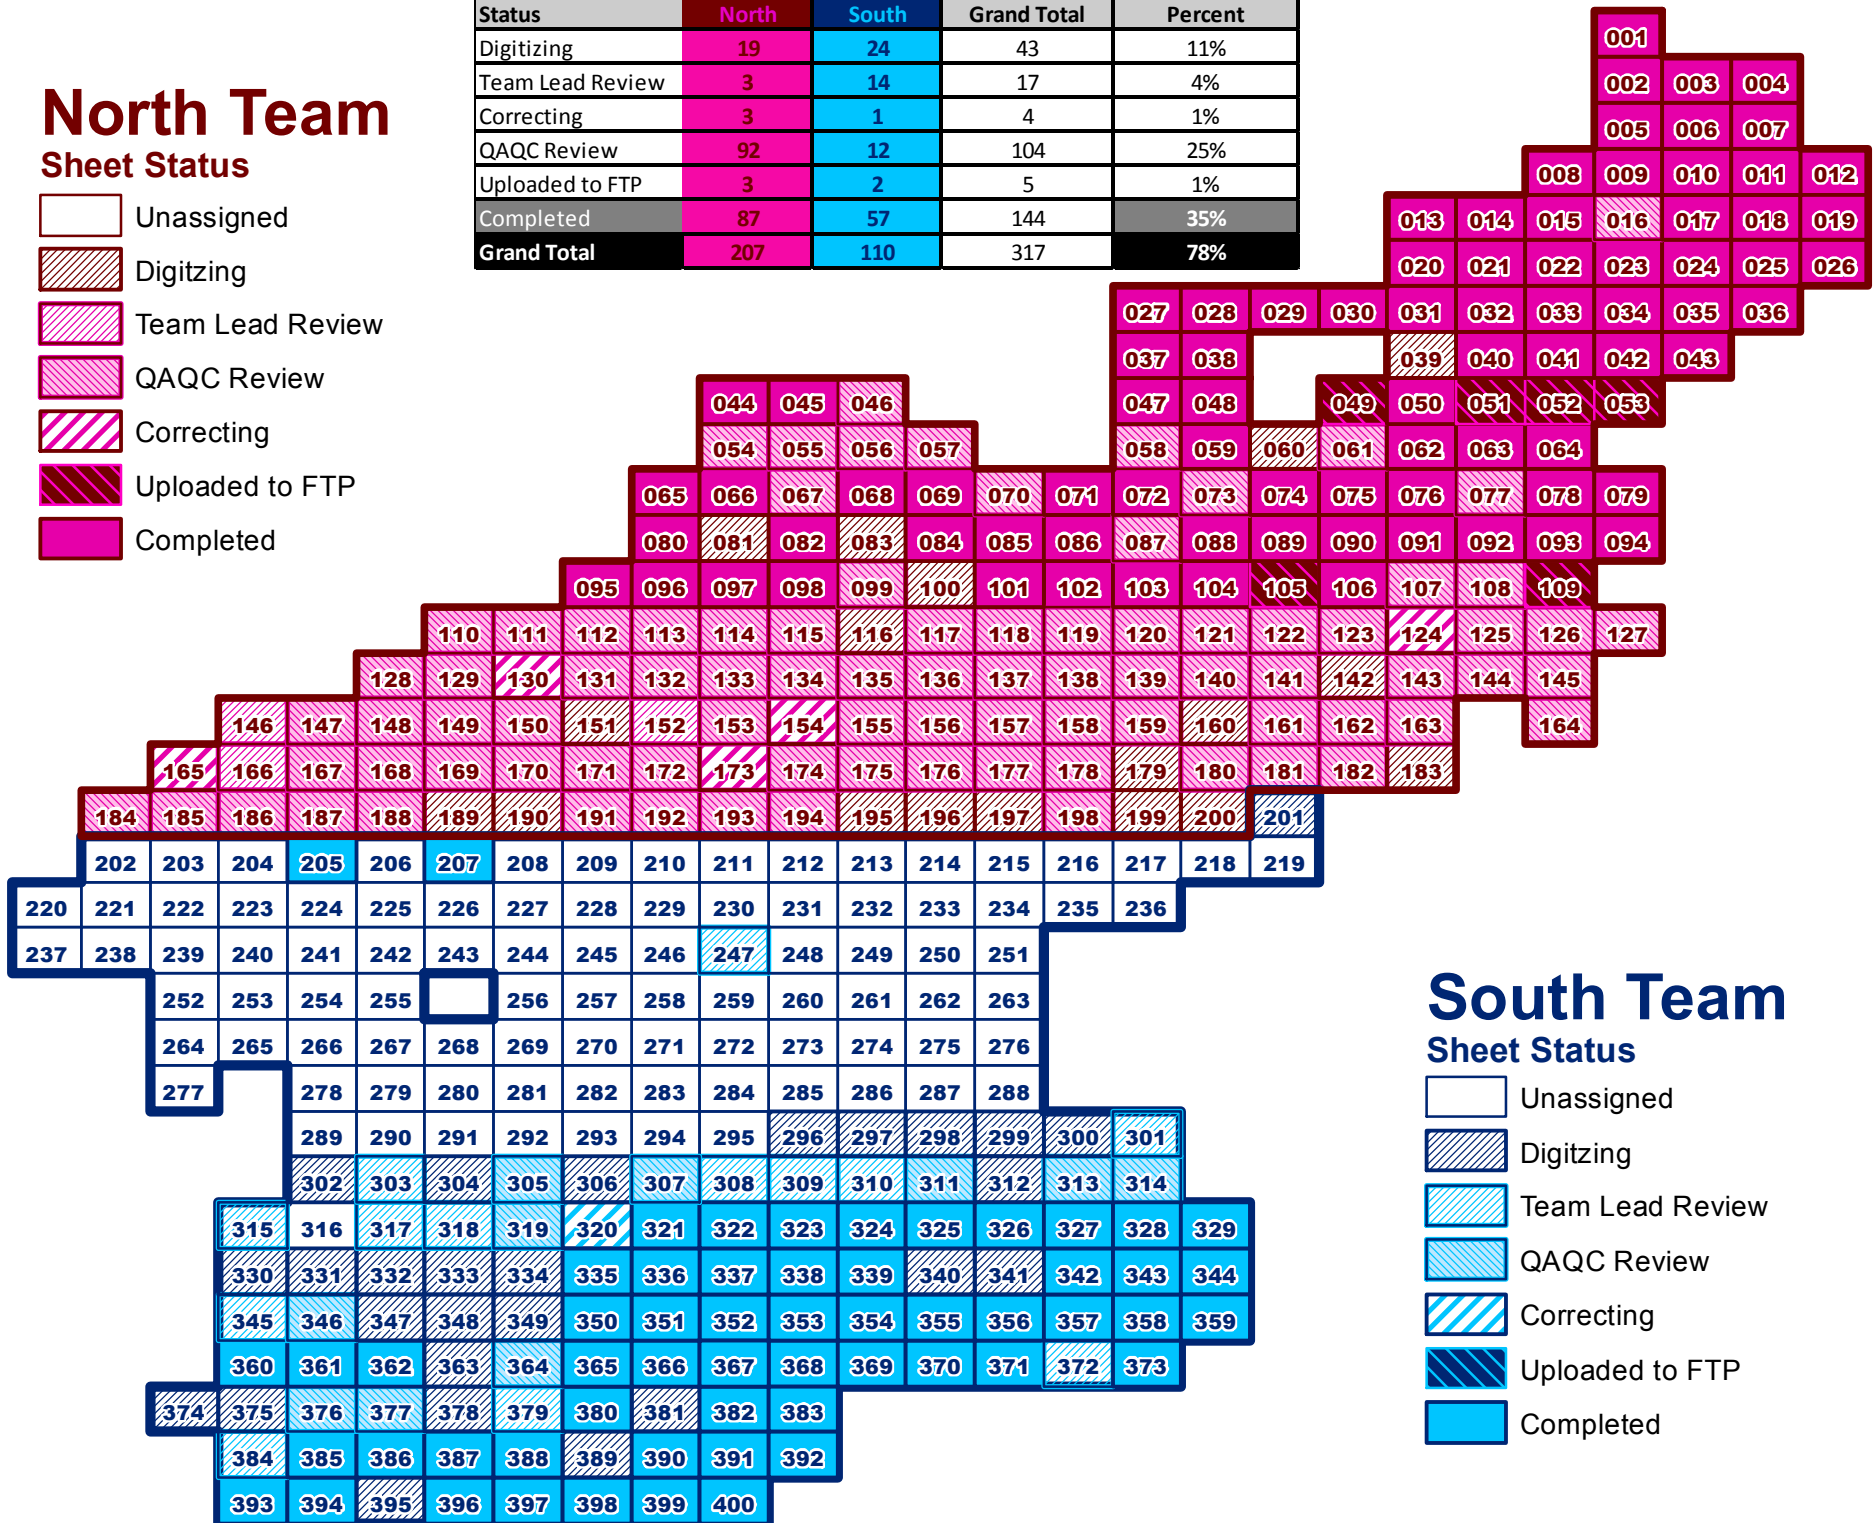

North Team

Sheet Status

-  Unassigned
-  Digitizing
-  Team Lead Review
-  QAQC Review
-  Correcting
-  Uploaded to FTP
-  Completed

Status	North	South	Grand Total	Percent
Digitizing	19	24	43	11%
Team Lead Review	3	14	17	4%
Correcting	3	1	4	1%
QAQC Review	92	12	104	25%
Uploaded to FTP	3	2	5	1%
Completed	87	57	144	35%
Grand Total	207	110	317	78%

South Team

Sheet Status

-  Unassigned
-  Digitizing
-  Team Lead Review
-  QAQC Review
-  Correcting
-  Uploaded to FTP
-  Completed